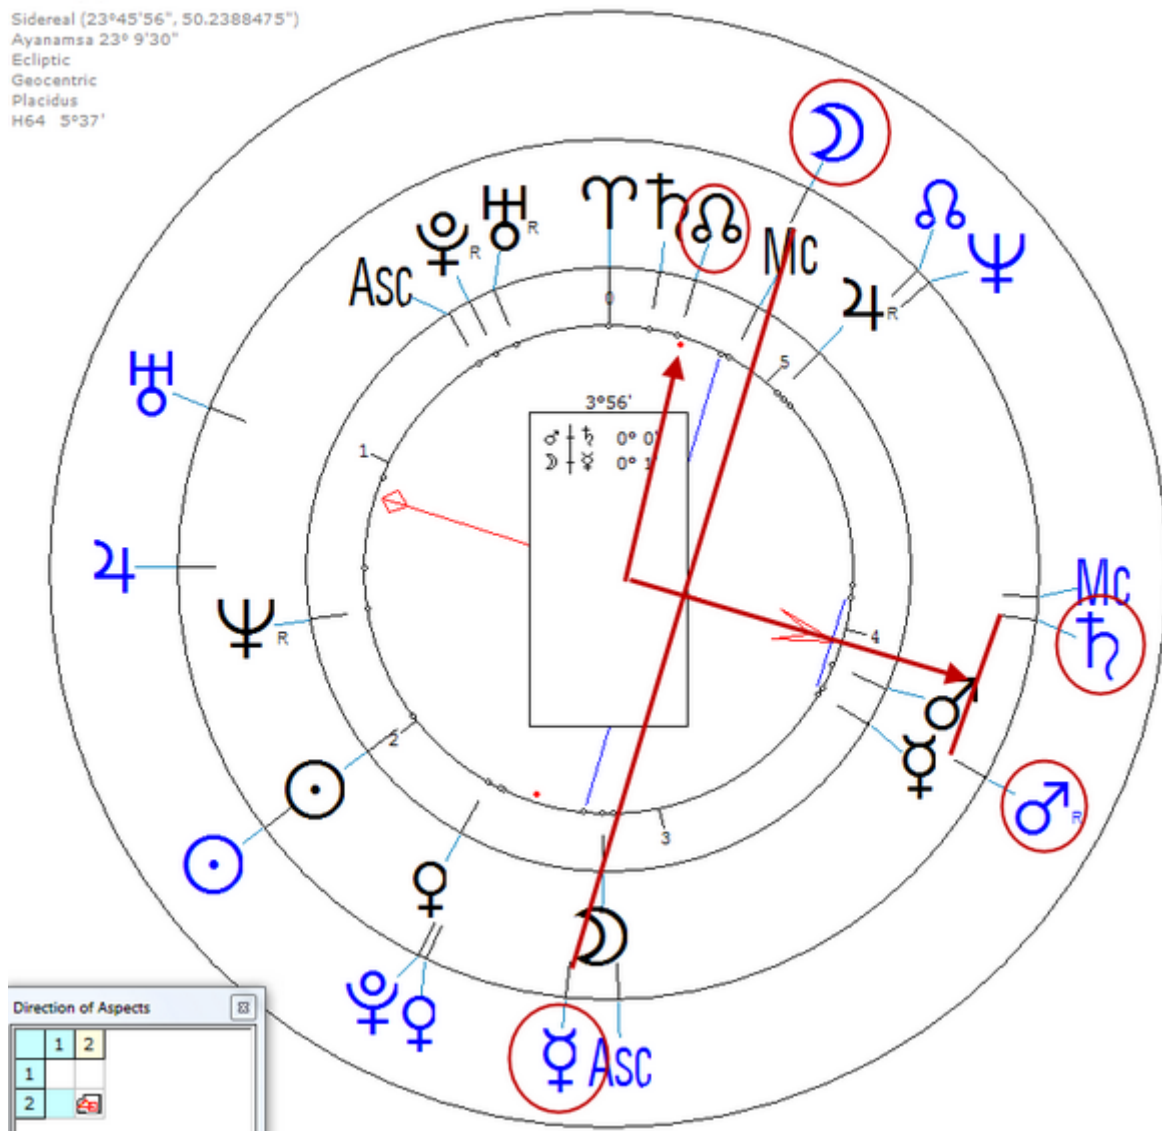

Gärdestad, Ted

18 February 1956 at 14:40 (= 2:40 PM)Danderyd, Sweden, 59n25, 18e01

Swedish singer, songwriter and musician.

<https://www.astro.com/astro-databank/G%C3%A4rdestad,_Ted>

On 22 June 1997, at the age of 41, he ended his life by jumping in front of a train in Häggvik, Sollentuna, Sweden (59° 26' 0" N, 17° 57' 0" E).

Solar Return (Harmonic 64)

Solar $\♂/\♁ = \text{Solar } \text{☾}/\text{♀} = \text{♁n}$

Gärdestad, Ted

18 February 1956 Sat 14:40 (GMT+1) 59n25 18e01
Danderyd, Sweden

Sidereal (23°45'56", 50.2388475")

Ayanamsa 23° 9'30"

Ecliptic

Geocentric

Placidus

H64 5°37'